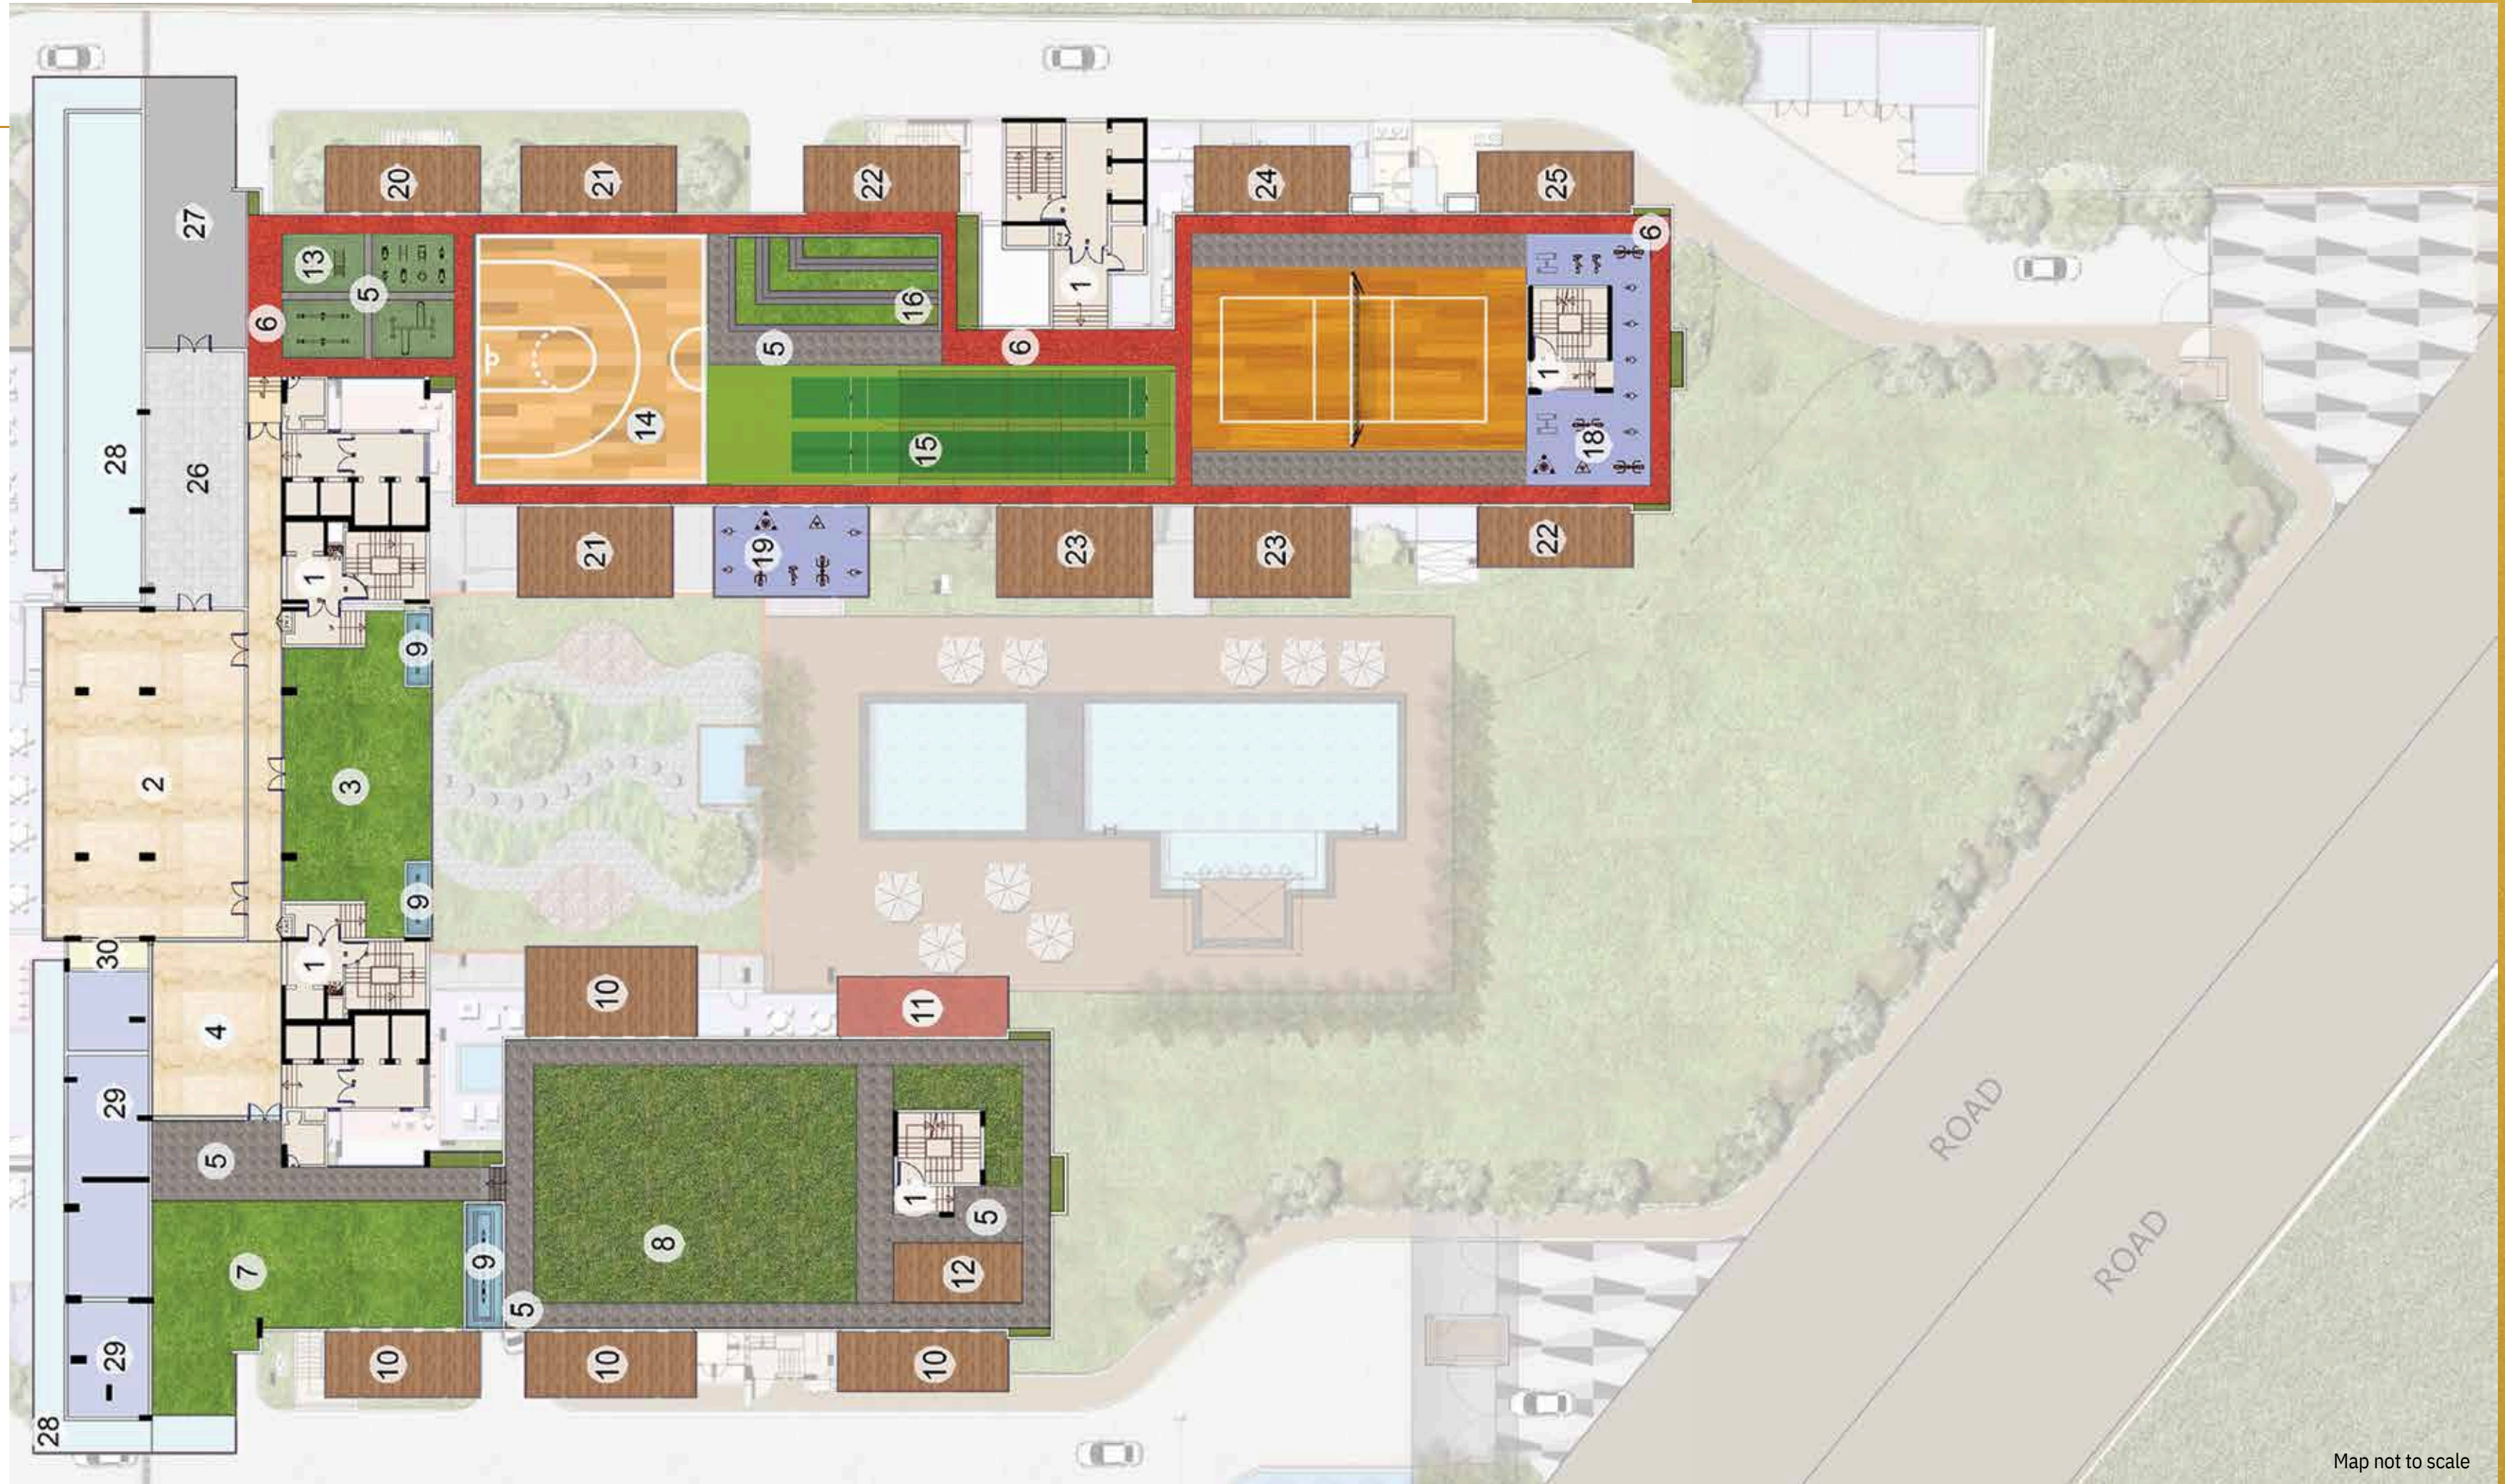

## Club Amenities

- 1A. Outdoor Pool
- 1B. Kid's Pool
- 1C. Indoor Pool with Juice Bar
2. Zen Garden
3. Semi Covered Kid's Area
4. Care Cretch Kid's Play Area
5. Co-Working
6. Gaming Zone
7. Mini Theatre
8. Pre Function and Multipurpose Hall
9. Bar
10. All Day Dining
11. Lift Lobby
12. Entrance Foyer
13. Double Height Lobby
14. Medical Room
15. Tuck Shop
16. Salon
17. Spa
18. Prayer Room
19. Gymnasium
20. Yoga Zone
21. Squash Court

# Terrace Amenities

1. Entry to Terrace Party Area
2. B.B.Q/ Outdoor Party Lawn
3. Entrance Plaza Walkways
4. Jogging Track Party Terrace
5. Yoga Green Interactive
6. Water Body
- 7.
- 8.
- 9.
10. Pottery Barn
11. Pet Corner
12. Artistic Deck
13. Kid's Play Area
14. Half Basketball Court
15. Cricket Practice Net
16. Open Air Theatre
17. Volleyball Court
18. Cardio Gym
19. Kid's Gym
20. Seating Deck
21. Senior Citizen Deck
22. Observatory Deck
23. Star Gazing Deck
- 24./25. Sit-out Terrace
26. Kitchen
27. Services
28. Service Terrace for Solar Panel
29. Fire and Domestic Water Tanks
30. Toilet